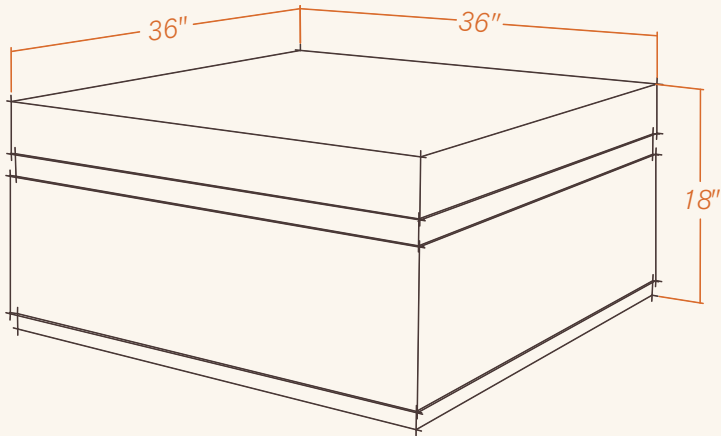

AVAILABLE COLORS: VANILLA, EARL GRAY I, EARL GRAY III
CONTACT FOR CUSTOM COLORS