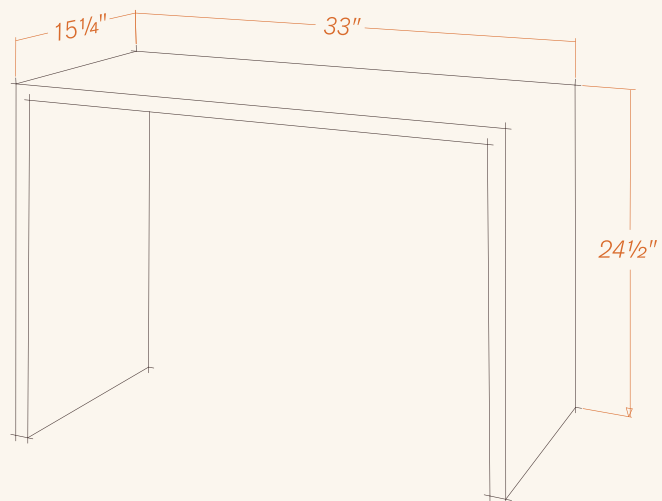

AVAILABLE COLORS: VANILLA, EARL GRAY I, EARL GRAY III
CONTACT FOR CUSTOM COLORS

CUSTOM CRAFTED FUNCTIONAL WORKS OF ART | INFO@MODERN-CRAFTSMAN.COM | 801.699.7675